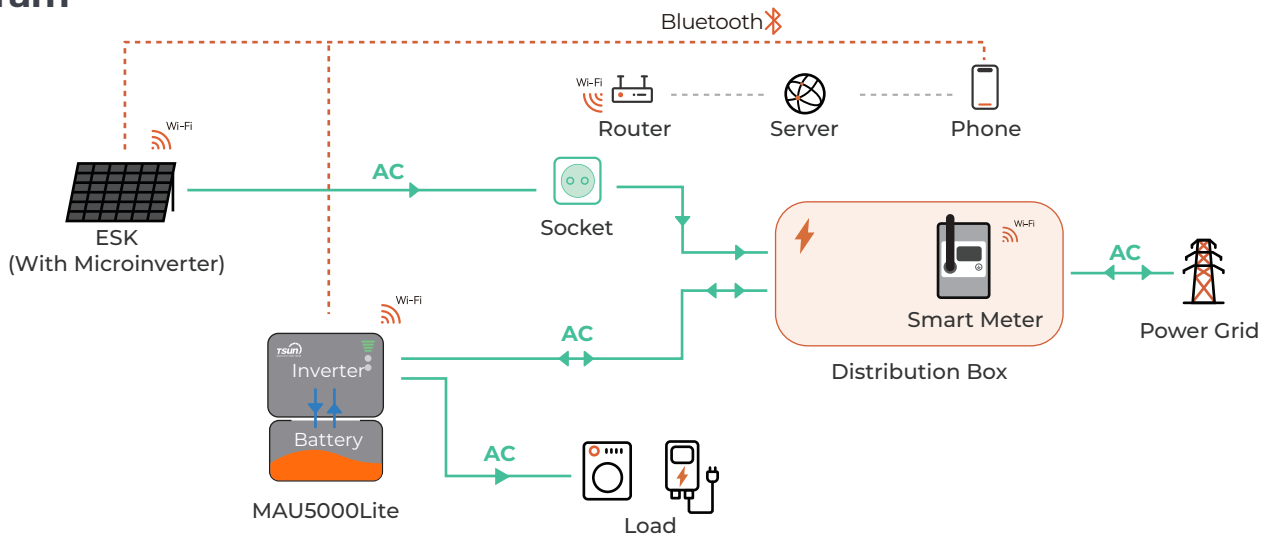

Technical Data

Model	TSOL-B5000Lite

Battery Specifications

Battery Type	LiFePO₄
Battery Capacity (Wh)	5024
Operating Voltage Range (V)	350 ~ 450
Life Cycle	10,000^[1]

General Data

Dimensions (W × H × D mm)	635 × 272 × 226
Weight (kg)	40
Ingress Protection	IP65
Cooling	Natural convection
Operating Ambient Temperature Range	-20 ~ +55 °C
Relative Humidity	0 ~ 95%, Non condensing
Max. Operating Altitude (m)	2000

[1]Designed for a lifespan of 10,000 cycles at 25 °C ambient temperature.

Related Products

Diagram