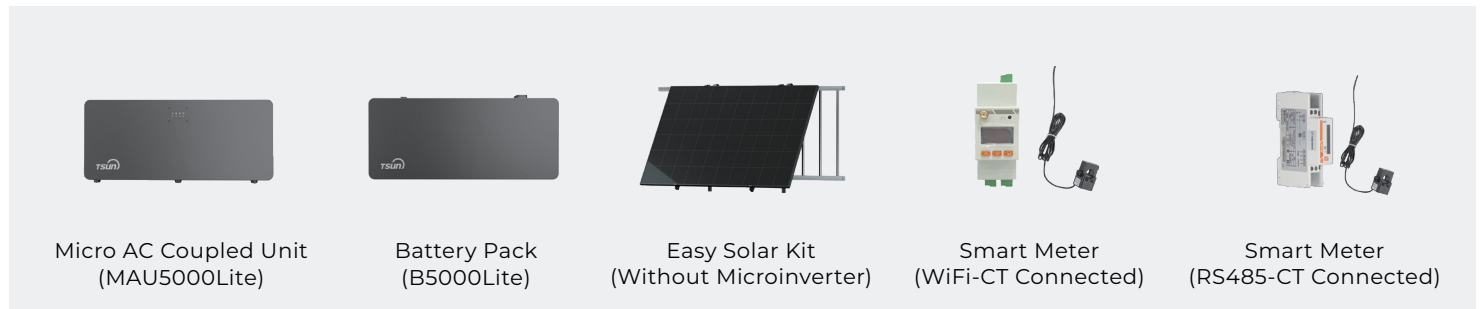

Technical Data

Model	TSOL-B5000Lite

Battery Specifications

Battery Type	LiFePO₄
Battery Capacity (Wh)	5024
Operating Voltage Range (V)	350 ~ 450
Life Cycle	10,000^[1]

General Data

Dimensions (W × H × D mm)	635 × 272 × 226
Weight (kg)	40
Ingress Protection	IP65
Cooling	Natural convection
Operating Ambient Temperature Range	-20 ~ +55 °C
Relative Humidity	0 ~ 95%, Non condensing
Max. Operating Altitude (m)	2000

[1]Designed for a lifespan of 10,000 cycles at 25 °C ambient temperature.

Related Products